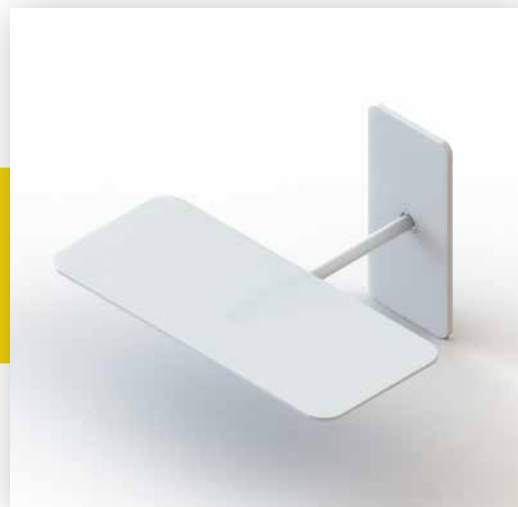

€18.00 excl. vat

Dimensions 17 cm x 8 cm

Can carry weight up to 2.5 kg*

SHOE HOLDER LEFT/RIGHT

€17.50 excl. vat

13 cm long

Can carry weight up to 5 kg*

SHOE HOLDER STRAIGHT