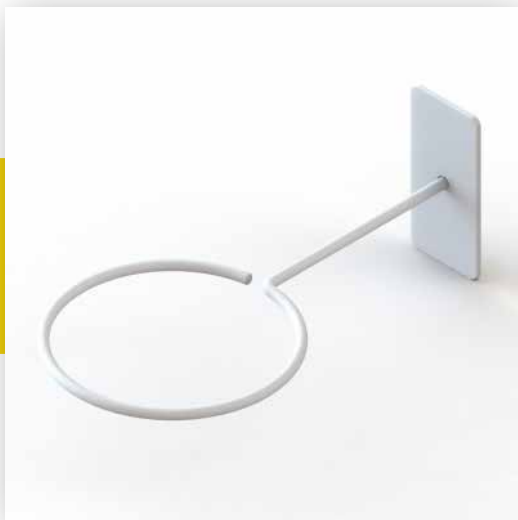

Can carry weight up to 4 kg*

BALL HOLDER
€18.50 excl. vat
24 cm long
Can carry weight up to 6 kg*

HEAD SHAPE
€19.50 excl. vat
21 cm long
Can carry weight up to 6 kg*

FACEOUT PIN M
€13.50 excl. vat
15 cm long
Can carry weight up to 4 kg*