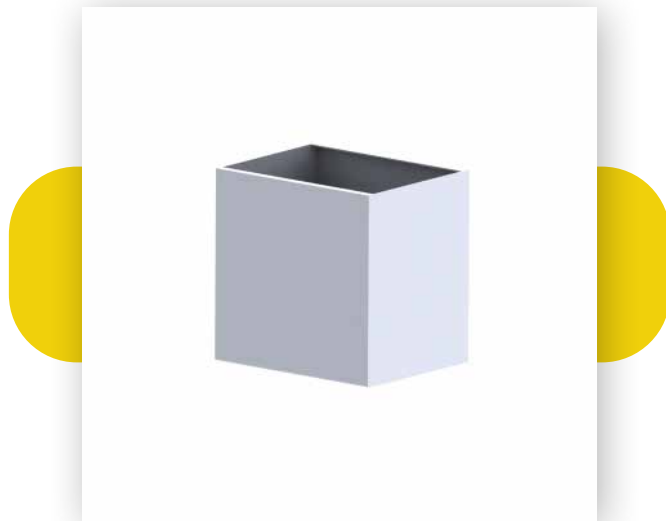

BENDED SHELF DISPLAY

€42.50 excl. vat

Dimensions: 50 cm x 22.1 cm x 15.1 cm

Can carry weight up to 2.5 kg*

BENDED BIRD

€19.95 excl. vat

Dimensions: 10.1 cm x 13.5 cm x 12 cm

Can carry weight up to 2.5 kg*

ATTACHMENTS

(WALL RACK)

CLOTHING RACK

€162.50 excl. vat

Dimensions 165 cm x 75 cm

Other dimensions and colours are possible.

ATTACHMENTS

(BOXES)

SWING ONE

€ 249 excl. vat

Dimensions 20 cm x 20 cm x 16.2 cm

Can carry weight up to 7 kg*

SWING 2

€ 285 excl. vat

Dimensions 30 cm x 20 cm x 16.2 cm

Can carry weight up to 10 kg*