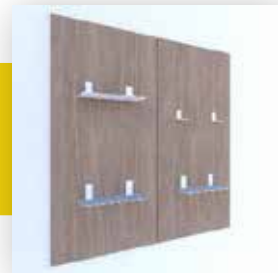

*Customize the background of the panel
with your favorite color or print.*

Choose your magnetic attachments to present
your products in an unique way.

PANELS

PANEL BASIC

€227.00 excl. vat

Dimensions: 190 cm x 90 cm