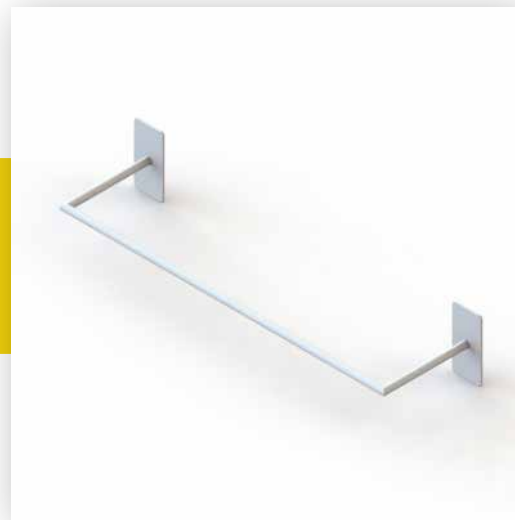

CLOTHES BAR

€35,- excl. vat

28cm long

Can carry weight up to 4 kg*