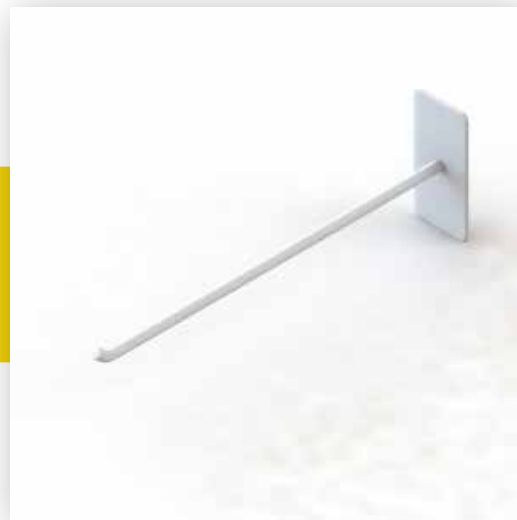

Can carry weight up to 4 kg*

BALL HOLDER
€18.50 excl. vat
24 cm long
Can carry weight up to 6 kg*

HEAD SHAPE
€19.50 excl. vat
21 cm long
Can carry weight up to 6 kg*

FACEOUT PIN M
€13.50 excl. vat
15 cm long
Can carry weight up to 4 kg*