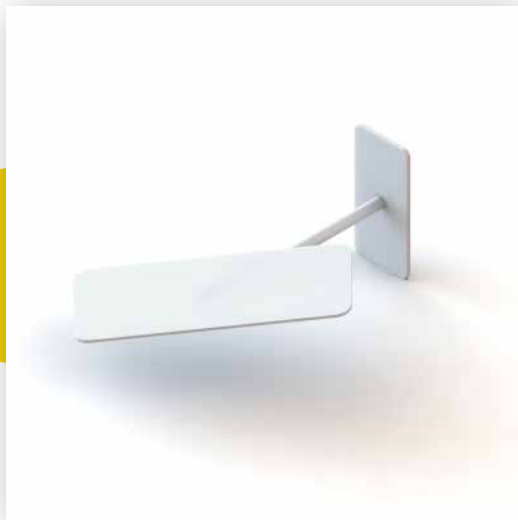

SHOE HOLDER LEFT/RIGHT

€17.50 excl. vat

13 cm long

Can carry weight up to 5 kg*