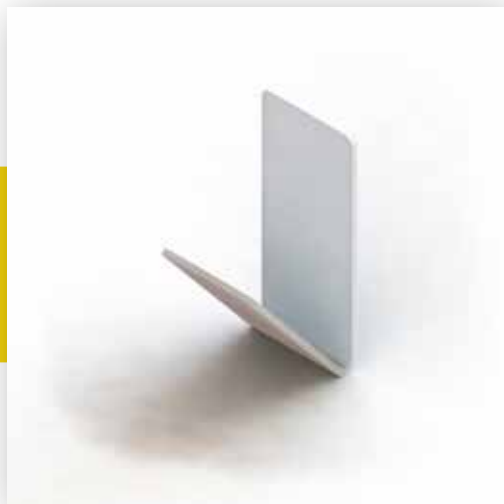

BENDED DISPLAY ROUND

€18.50 excl. vat

13 cm long

Can carry weight up to 2.5 kg*

BENDED SHELF

€36.50 excl. vat

13 cm long

Can carry weight up to 2.5 kg*