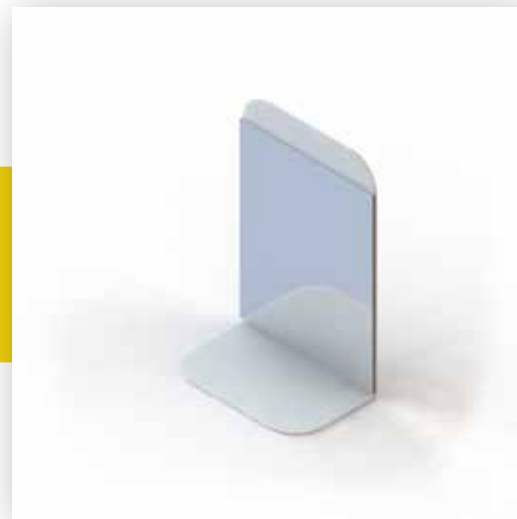

BENDED DISPLAY ROUND

€18.50 excl. vat

13 cm long

Can carry weight up to 2.5 kg*

BENDED SHELF

€36.50 excl. vat

13 cm long

Can carry weight up to 2.5 kg*

BENDED HOOK DISPLAY

€11.95 excl. vat

Dimensions 4.6 cm x 5.5 cm x 9.5 cm

Can carry weight up to 2.5 kg*

BENDED MIRROR DISPLAY

€49.00 excl. vat

Dimensions 20 cm x 12.3 cm x 30.6 cm

Can carry weight up to 2.5 kg*