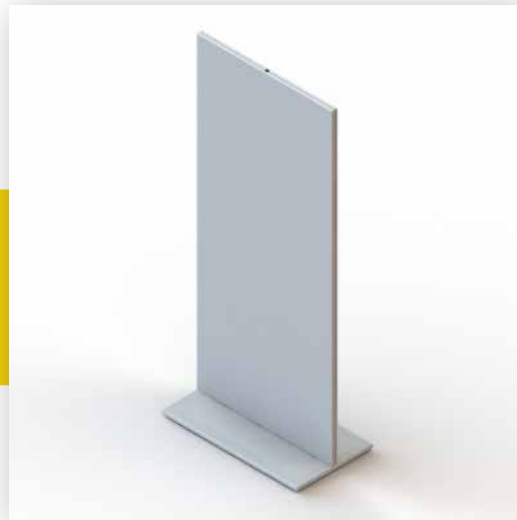

STANDING TOTEM

€375.00 excl. vat

Dimensions 200 cm x 80 cm

Other dimensions and colours are possible