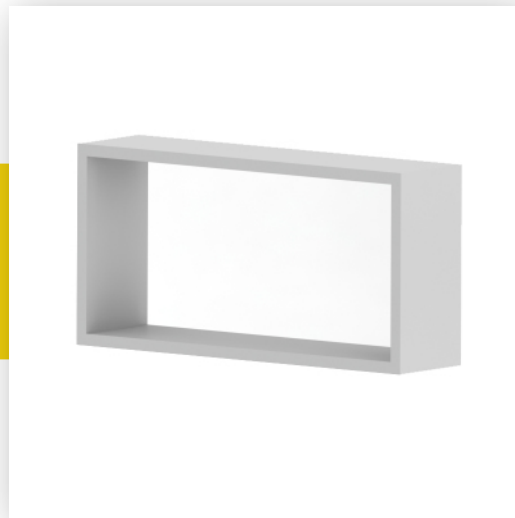

SWING 3

€ 314 excl. vat

Dimensions 50 cm x 12 cm x 16.2 cm

Can carry weight up to 10 kg*

L MENSOLA SHELF

Lacquered €135 Melamine €119
excl. vat

Dimensions 30 cm x 30 cm

Can carry weight up to 5 kg*

T MENSOLA SHELF

Lacquered €165 Melamine €145
excl. vat

Dimensions 40 cm x 40 cm

Can carry weight up to 5 kg*

U MENSOLA SHELF

Lacquered €195 Melamine €165
incl. vat

Dimensions 30 cm x 30 cm x 22 cm

Can carry weight up to 5 kg*

RETTANGOLO MENSOLA SHELF

Lacquered €255 Melamine €230
incl. vat

Dimensions 600 x 300

Can carry weight up to 7kg

CUBO MENSOLA SHELF

Lacquered €195 Melamine €175
incl. vat

Dimensions 30 cm x 30 cm x 22 cm

Can carry weight up to 5 kg*