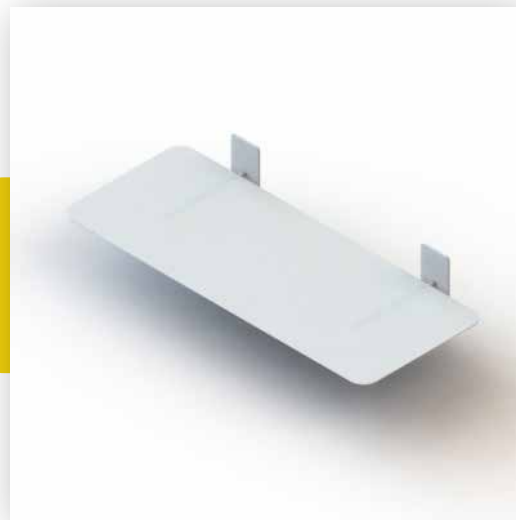

FACEOUT PIN L
€14.50 excl. vat
28cm long
Can carry weight up to 4 kg*

FACEOUT PIN S

€29.50 excl. vat

12.8 cm long

Can carry weight up to 4 kg*

ATTACHMENTS

(HOLDERS)

SHELF