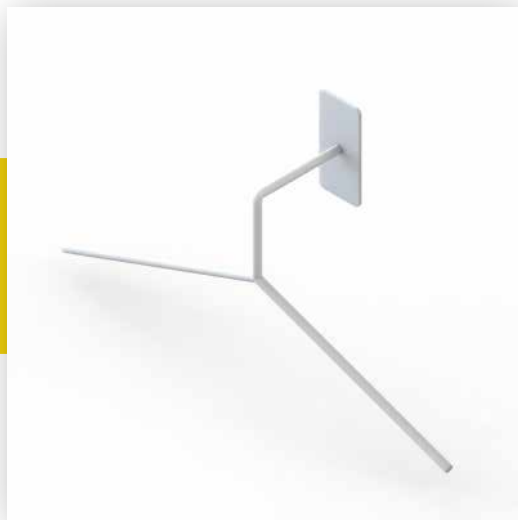

CLOTHES HANGER

€19.50 excl. vat

15 cm long

Can carry weight up to 4 kg*